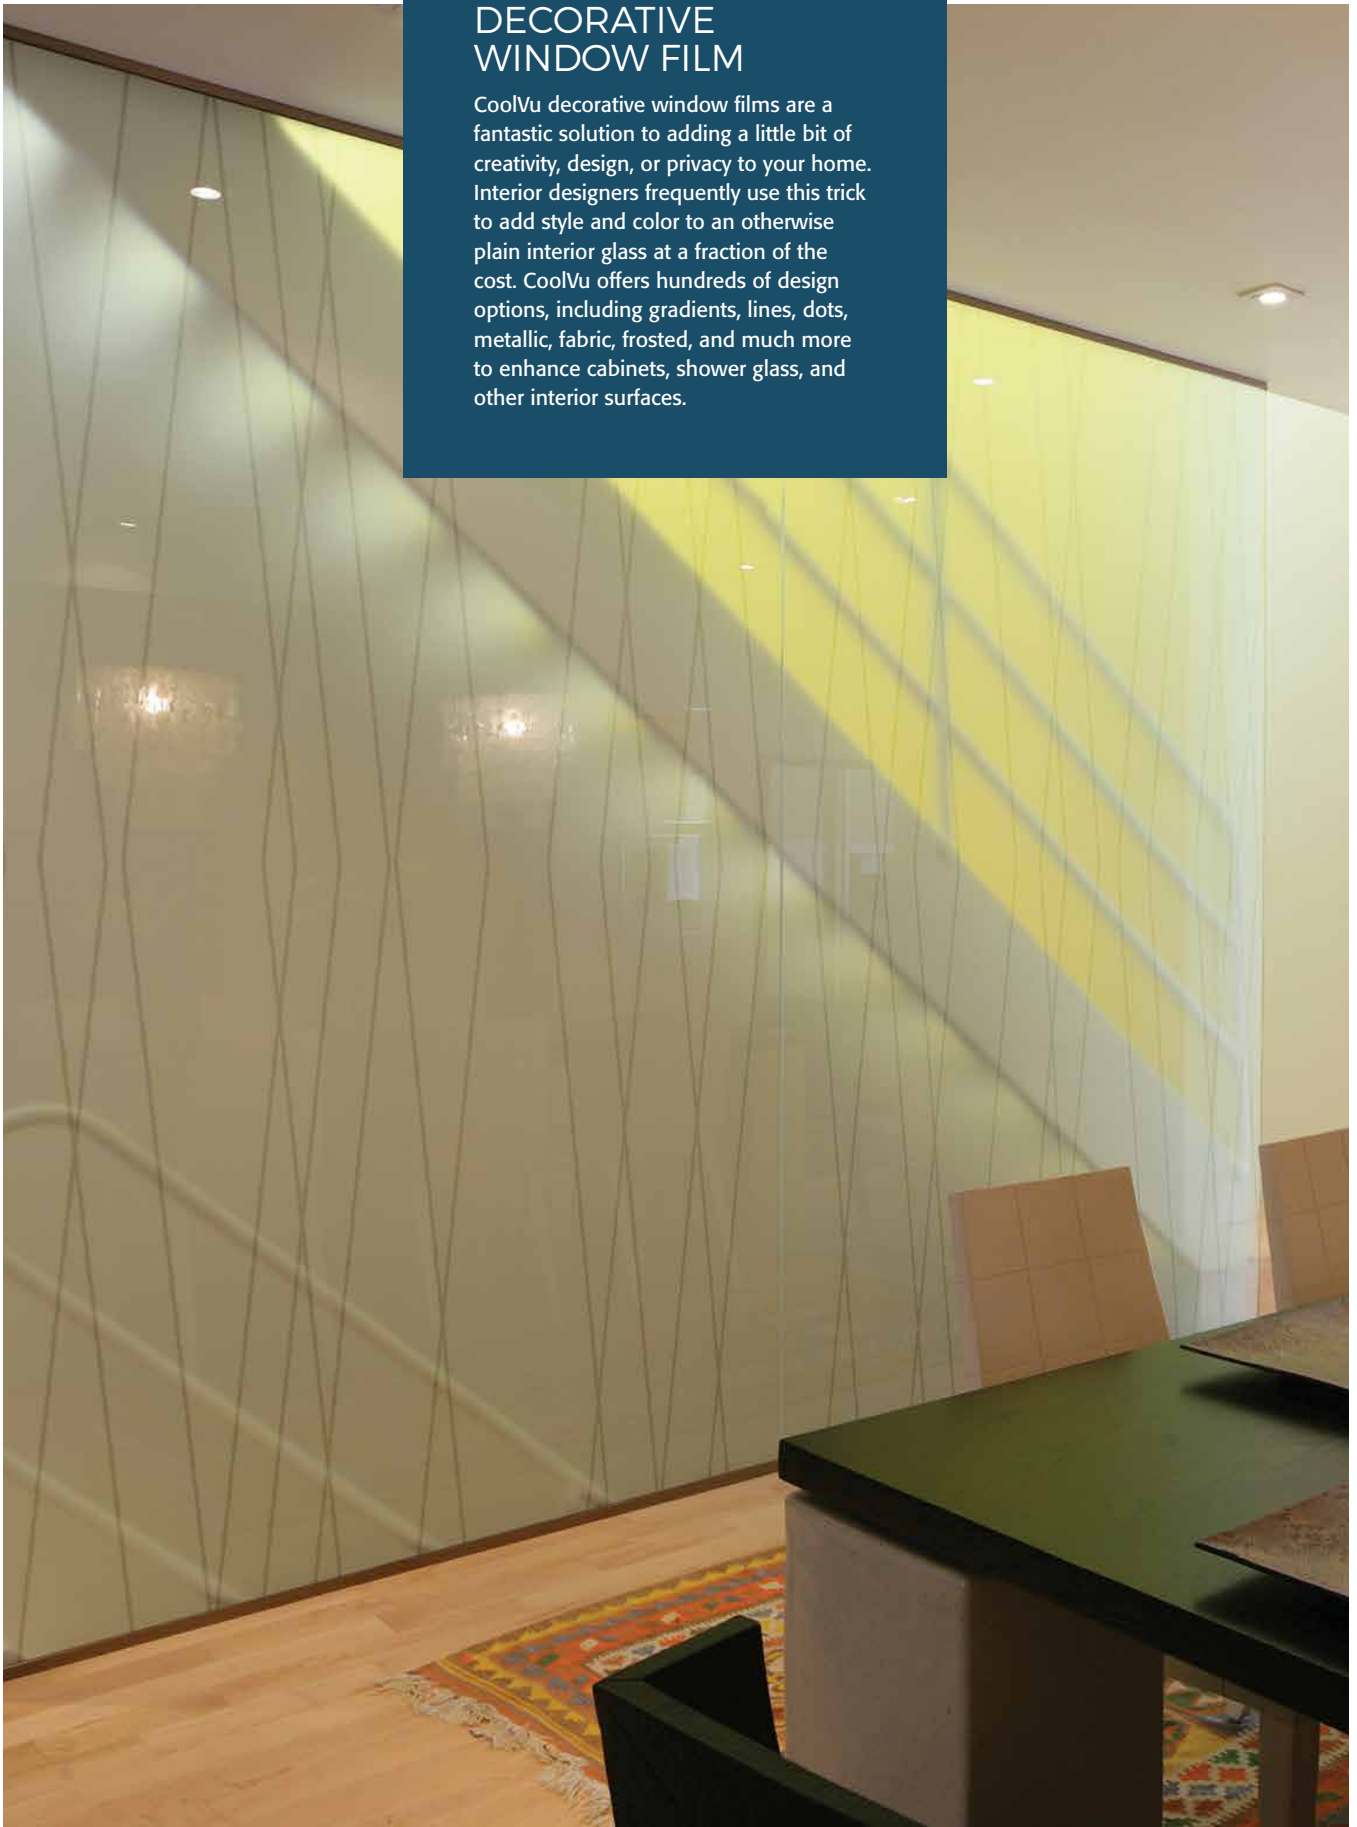

DECORATIVE WINDOW FILM

CoolVu decorative window films are a fantastic solution to adding a little bit of creativity, design, or privacy to your home. Interior designers frequently use this trick to add style and color to an otherwise plain interior glass at a fraction of the cost. CoolVu offers hundreds of design options, including gradients, lines, dots, metallic, fabric, frosted, and much more to enhance cabinets, shower glass, and other interior surfaces.