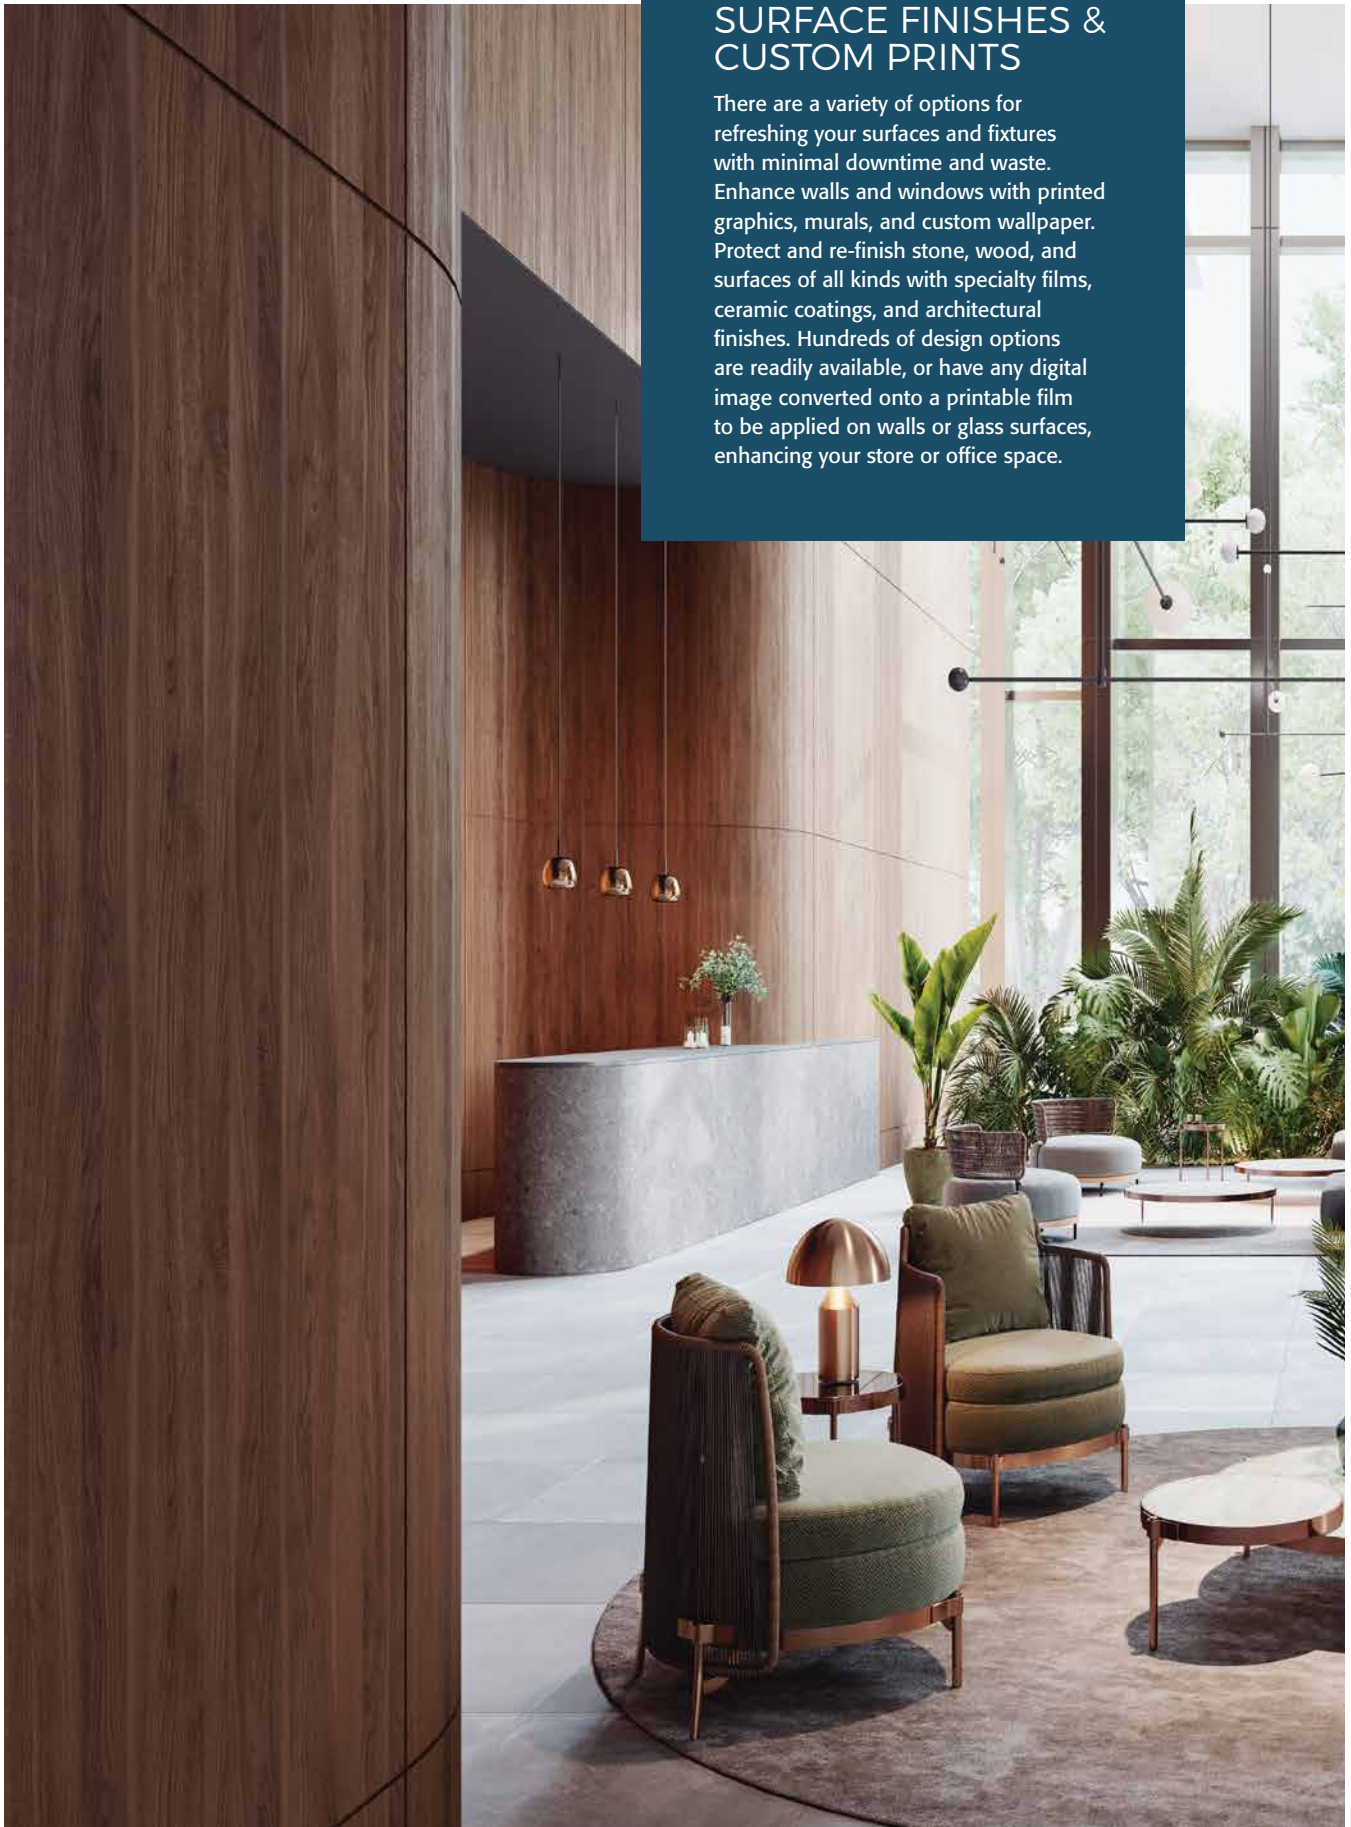

SURFACE FINISHES & CUSTOM PRINTS

There are a variety of options for refreshing your surfaces and fixtures with minimal downtime and waste. Enhance walls and windows with printed graphics, murals, and custom wallpaper. Protect and re-finish stone, wood, and surfaces of all kinds with specialty films, ceramic coatings, and architectural finishes. Hundreds of design options are readily available, or have any digital image converted onto a printable film to be applied on walls or glass surfaces, enhancing your store or office space.